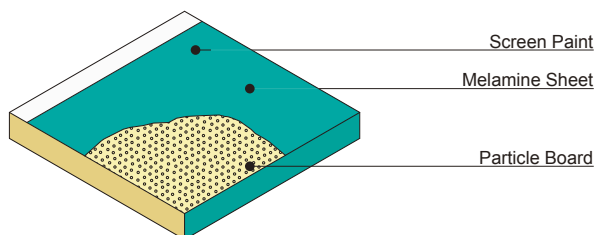

# Paragon sensor

Practical separate table for professional clubs and institutions  
Possible to operate by 1 person in only few minutes

Table top color & thickness

25

25

Les yeux bleus

## TABLE TOP

Lightweight board with durable surface  
Good for both beginners and experts

## Accessories

17-539 Paragon Sensor [Les yeux bleus]  ITTF approved

14-532 Paragon Sensor  ITTF approved

Size	L2740xW1525xH760 [Standard,Separate]
Weight	130kg
Table Top	Melamine Particle Core Board
Table Top Thickness	25
Table Top Frame	Steel Tube 50x25
Under Carriage / Middle of table	Steel Tube 40x40, 8 Wheels $\Phi$ 100, 4 with Brakes
End of table	Steel Tube 50x50
	with Height Adjustment Parts [Rubber]
Package Size	W1650xD250xH1540
Package Weight	135kg