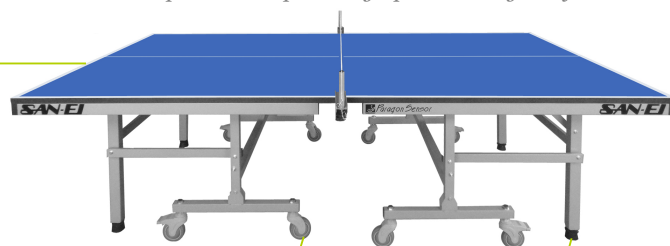

# Paragon sensor

Practical separate table for professional clubs and institutions  
Possible to operate by 1 person in only few minutes

Table top color & thickness

25

25

Les yeux bleus

## TABLE TOP

Lightweight board with durable surface  
Good for both beginners and experts

## Separate structure

It is possible to operate by 1 person. Easy and fast!

**LIMITLESS** net and post

ITTF approved

Body: Steel [Powder coated]  
Net: High Quality Nylon Fiber

Wheels

Adjusters

Adopted the large adjuster.

## Accessories

17-539 Paragon Sensor [Les yeux bleus]  ITTF approved

14-532 Paragon Sensor  ITTF approved

Size	L2740xW1525xH760 [Standard,Separate]
Weight	130kg
Table Top	Melamine Particle Core Board
Table Top Thickness	25
Table Top Frame	Steel Tube 50x25
Under Carriage / Middle of table	Steel Tube 40x40, 8 Wheels $\Phi$ 100, 4 with Brakes
End of table	Steel Tube 50x50
	with Height Adjustment Parts [Rubber]
Package Size	W1650xD250xH1540
Package Weight	135kg