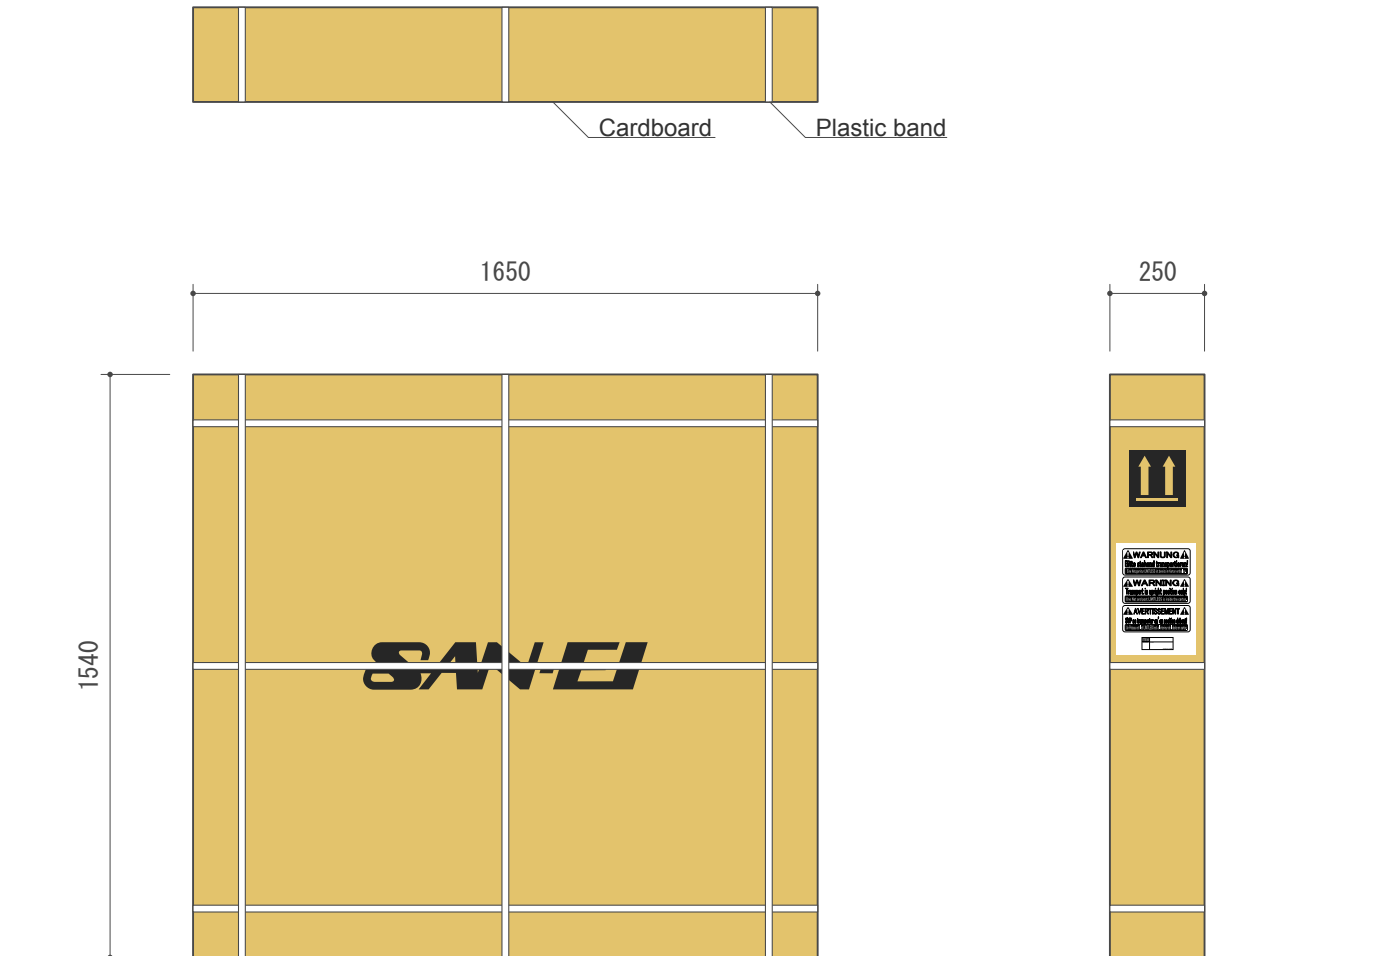

## Separate structure

It is possible to operate by 1 person. Easy and fast!

**LIMITLESS** net and post

ITTF approved

Body: Steel [Powder coated]  
Net: High Quality Nylon Fiber

Wheels

Adjusters

Adopted the large adjuster.

## Accessories

17-539 Paragon Sensor [Les yeux bleus]  ITTF approved

14-532 Paragon Sensor  ITTF approved

Size	L2740xW1525xH760 [Standard,Separate]
Weight	130kg
Table Top	Melamine Particle Core Board
Table Top Thickness	25
Table Top Frame	Steel Tube 50x25
Under Carriage / Middle of table	Steel Tube 40x40, 8 Wheels $\Phi$ 100, 4 with Brakes
End of table	Steel Tube 50x50
	with Height Adjustment Parts [Rubber]
Package Size	W1650xD250xH1540
Package Weight	135kg

### Size

W1650xD250xH1540