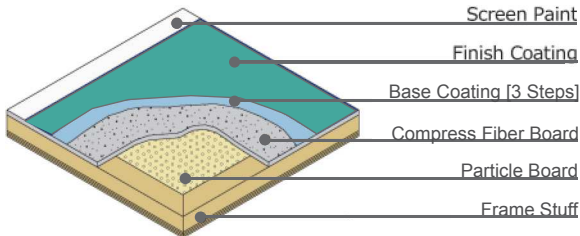

Table top color & thickness

**25** Les yeux bleus

**T**ABLE TOP High quality coating makes superior ball control and stable ball bounce.

**LIMITLESS** net and post

Body: Steel [Powder coated]  
Net: High Quality Nylon Fiber

### Table Top

Size: W 1600 X D 1500 X H 420

Weight: 186kg [ without packing : 116kg ]

Plastic Bands  
Cardboard

We are proud of being selected  
as the Official Table Supplier for  
RIO de Janeiro 2016  
Olympic and paralympic games