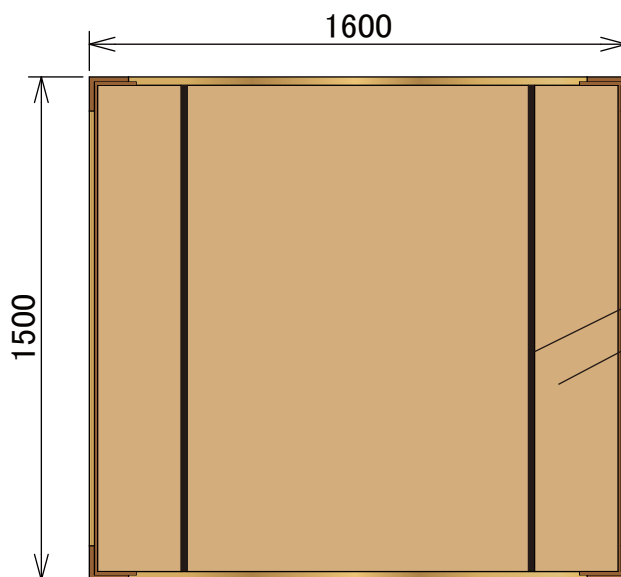

Table top color & thickness

**25** Les yeux bleus

**T**ABLE TOP High quality coating makes superior ball control and stable ball bounce.

**LIMITLESS** net and post

Body: Steel [Powder coated]  
Net: High Quality Nylon Fiber

**10216** ITTF approved

<b>Size</b>	L2740 X W1520 X H760
<b>Weight</b>	240kg
<b>Table Top</b>	CFB Particle Core Board
<b>Table Top Thickness</b>	25mm
<b>Table Top Frame</b>	Medium Density Fiberboard
<b>Table Top Under Frame</b>	Steel Tube
<b>Undercarriage</b>	Laminate Lumber
<b>Package Sizes</b>	1st size: L2360 X W1250 X H910    2nd size: L1600 X W1250 X H300
<b>Package Weights</b>	1st weight: 250kg    2nd weight: 140kg

## Leg and Frame (wooden frame packing)

Size: W 2380 X D 1150 X H 910 Weight: 250kg [ without packing : 120kg ] Packing material: plywood

### Table Top

Size: W 1600 X D 1500 X H 420

Weight: 186kg [ without packing : 116kg ]

Plastic Bands  
Cardboard

We are proud of being selected  
as the Official Table Supplier for  
RIO de Janeiro 2016  
Olympic and paralympic games