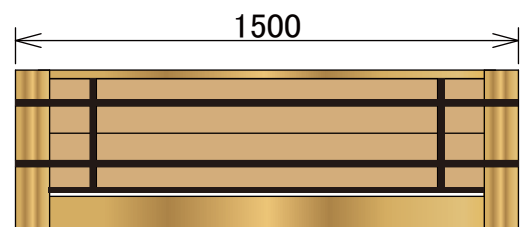

**10216** ITTF approved

<b>Size</b>	L2740 X W1520 X H760
<b>Weight</b>	240kg
<b>Table Top</b>	CFB Particle Core Board
<b>Table Top Thickness</b>	25mm
<b>Table Top Frame</b>	Medium Density Fiberboard
<b>Table Top Under Frame</b>	Steel Tube
<b>Undercarriage</b>	Laminate Lumber
<b>Package Sizes</b>	1st size: L2360 X W1250 X H910    2nd size: L1600 X W1250 X H300
<b>Package Weights</b>	1st weight: 250kg    2nd weight: 140kg

## Leg and Frame (wooden frame packing)

Size: W 2380 X D 1150 X H 910 Weight: 250kg [ without packing : 120kg ] Packing material: plywood

### Table Top

Size: W 1600 X D 1500 X H 420

Weight: 186kg [ without packing : 116kg ]

Plastic Bands  
Cardboard

We are proud of being selected  
as the Official Table Supplier for  
RIO de Janeiro 2016  
Olympic and paralympic games