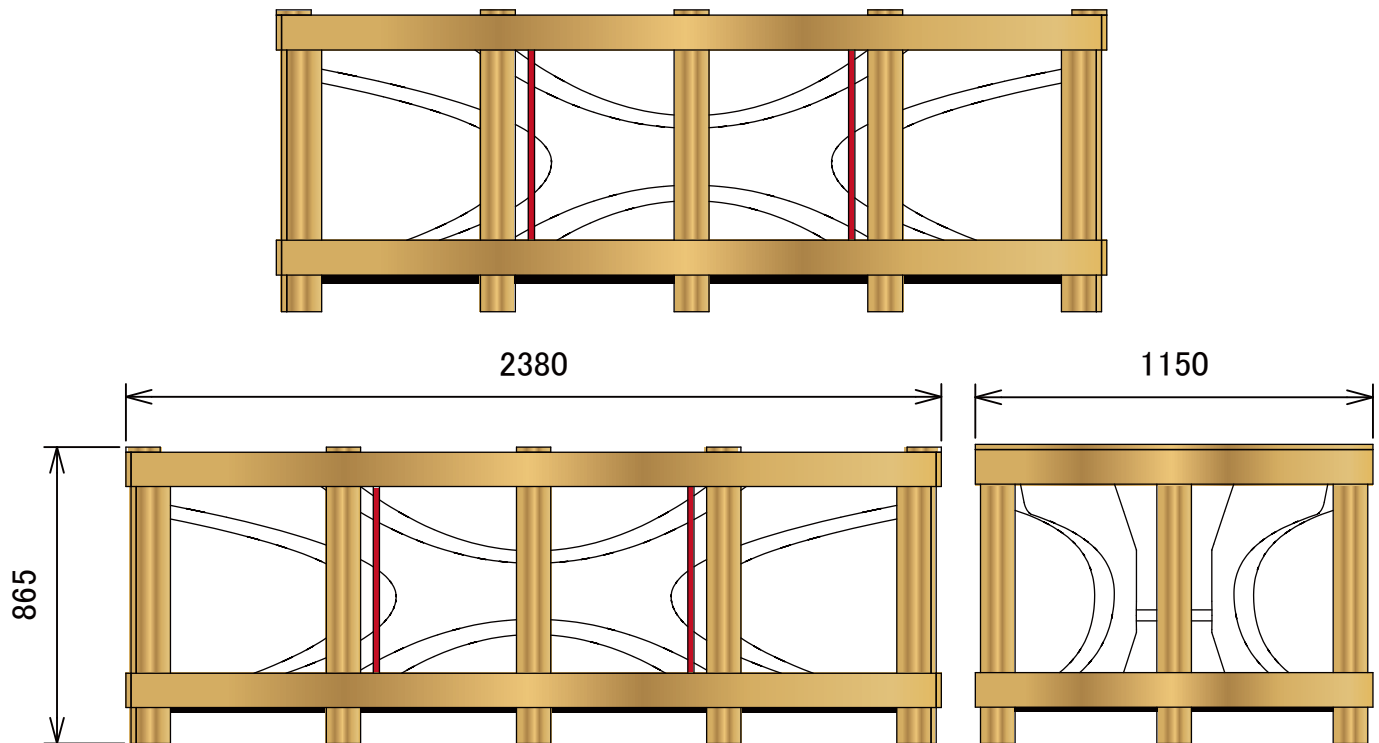

Table top color & thickness

**25** Les yeux bleus

**T**ABLE TOP High quality coating makes superior ball control and stable ball bounce.

**LIMITLESS** net and post

Body: Steel [Powder coated]  
Net: High Quality Nylon Fiber

**10216** ITTF approved

<b>Size</b>	L2740 X W1520 X H760
<b>Weight</b>	240kg
<b>Table Top</b>	CFB Particle Core Board
<b>Table Top Thickness</b>	25mm
<b>Table Top Frame</b>	Medium Density Fiberboard
<b>Table Top Under Frame</b>	Steel Tube
<b>Undercarriage</b>	Laminate Lumber
<b>Package Sizes</b>	1st size: L2360 X W1250 X H910    2nd size: L1600 X W1250 X H300
<b>Package Weights</b>	1st weight: 250kg    2nd weight: 140kg

## Leg and Frame (wooden frame packing)

Size: W 2380 X D 1150 X H 910 Weight: 250kg [ without packing : 120kg ] Packing material: plywood

### Table Top

Size: W 1600 X D 1500 X H 420

Weight: 186kg [ without packing : 116kg ]

Plastic Bands  
Cardboard

We are proud of being selected  
as the Official Table Supplier for  
RIO de Janeiro 2016  
Olympic and paralympic games