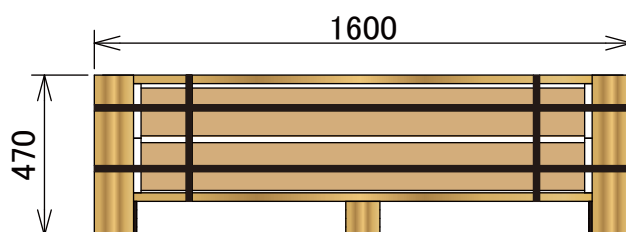

**10216** ITTF approved

<b>Size</b>	L2740 X W1520 X H760
<b>Weight</b>	240kg
<b>Table Top</b>	CFB Particle Core Board
<b>Table Top Thickness</b>	25mm
<b>Table Top Frame</b>	Medium Density Fiberboard
<b>Table Top Under Frame</b>	Steel Tube
<b>Undercarriage</b>	Laminate Lumber
<b>Package Sizes</b>	1st size: L2360 X W1250 X H910    2nd size: L1600 X W1250 X H300
<b>Package Weights</b>	1st weight: 250kg    2nd weight: 140kg

## Leg and Frame (wooden frame packing)

Size: W 2380 X D 1150 X H 910 Weight: 250kg [ without packing : 120kg ] Packing material: plywood

### Table Top

Size: W 1600 X D 1500 X H 420

Weight: 186kg [ without packing : 116kg ]

Plastic Bands  
Cardboard

We are proud of being selected  
as the Official Table Supplier for  
RIO de Janeiro 2016  
Olympic and paralympic games